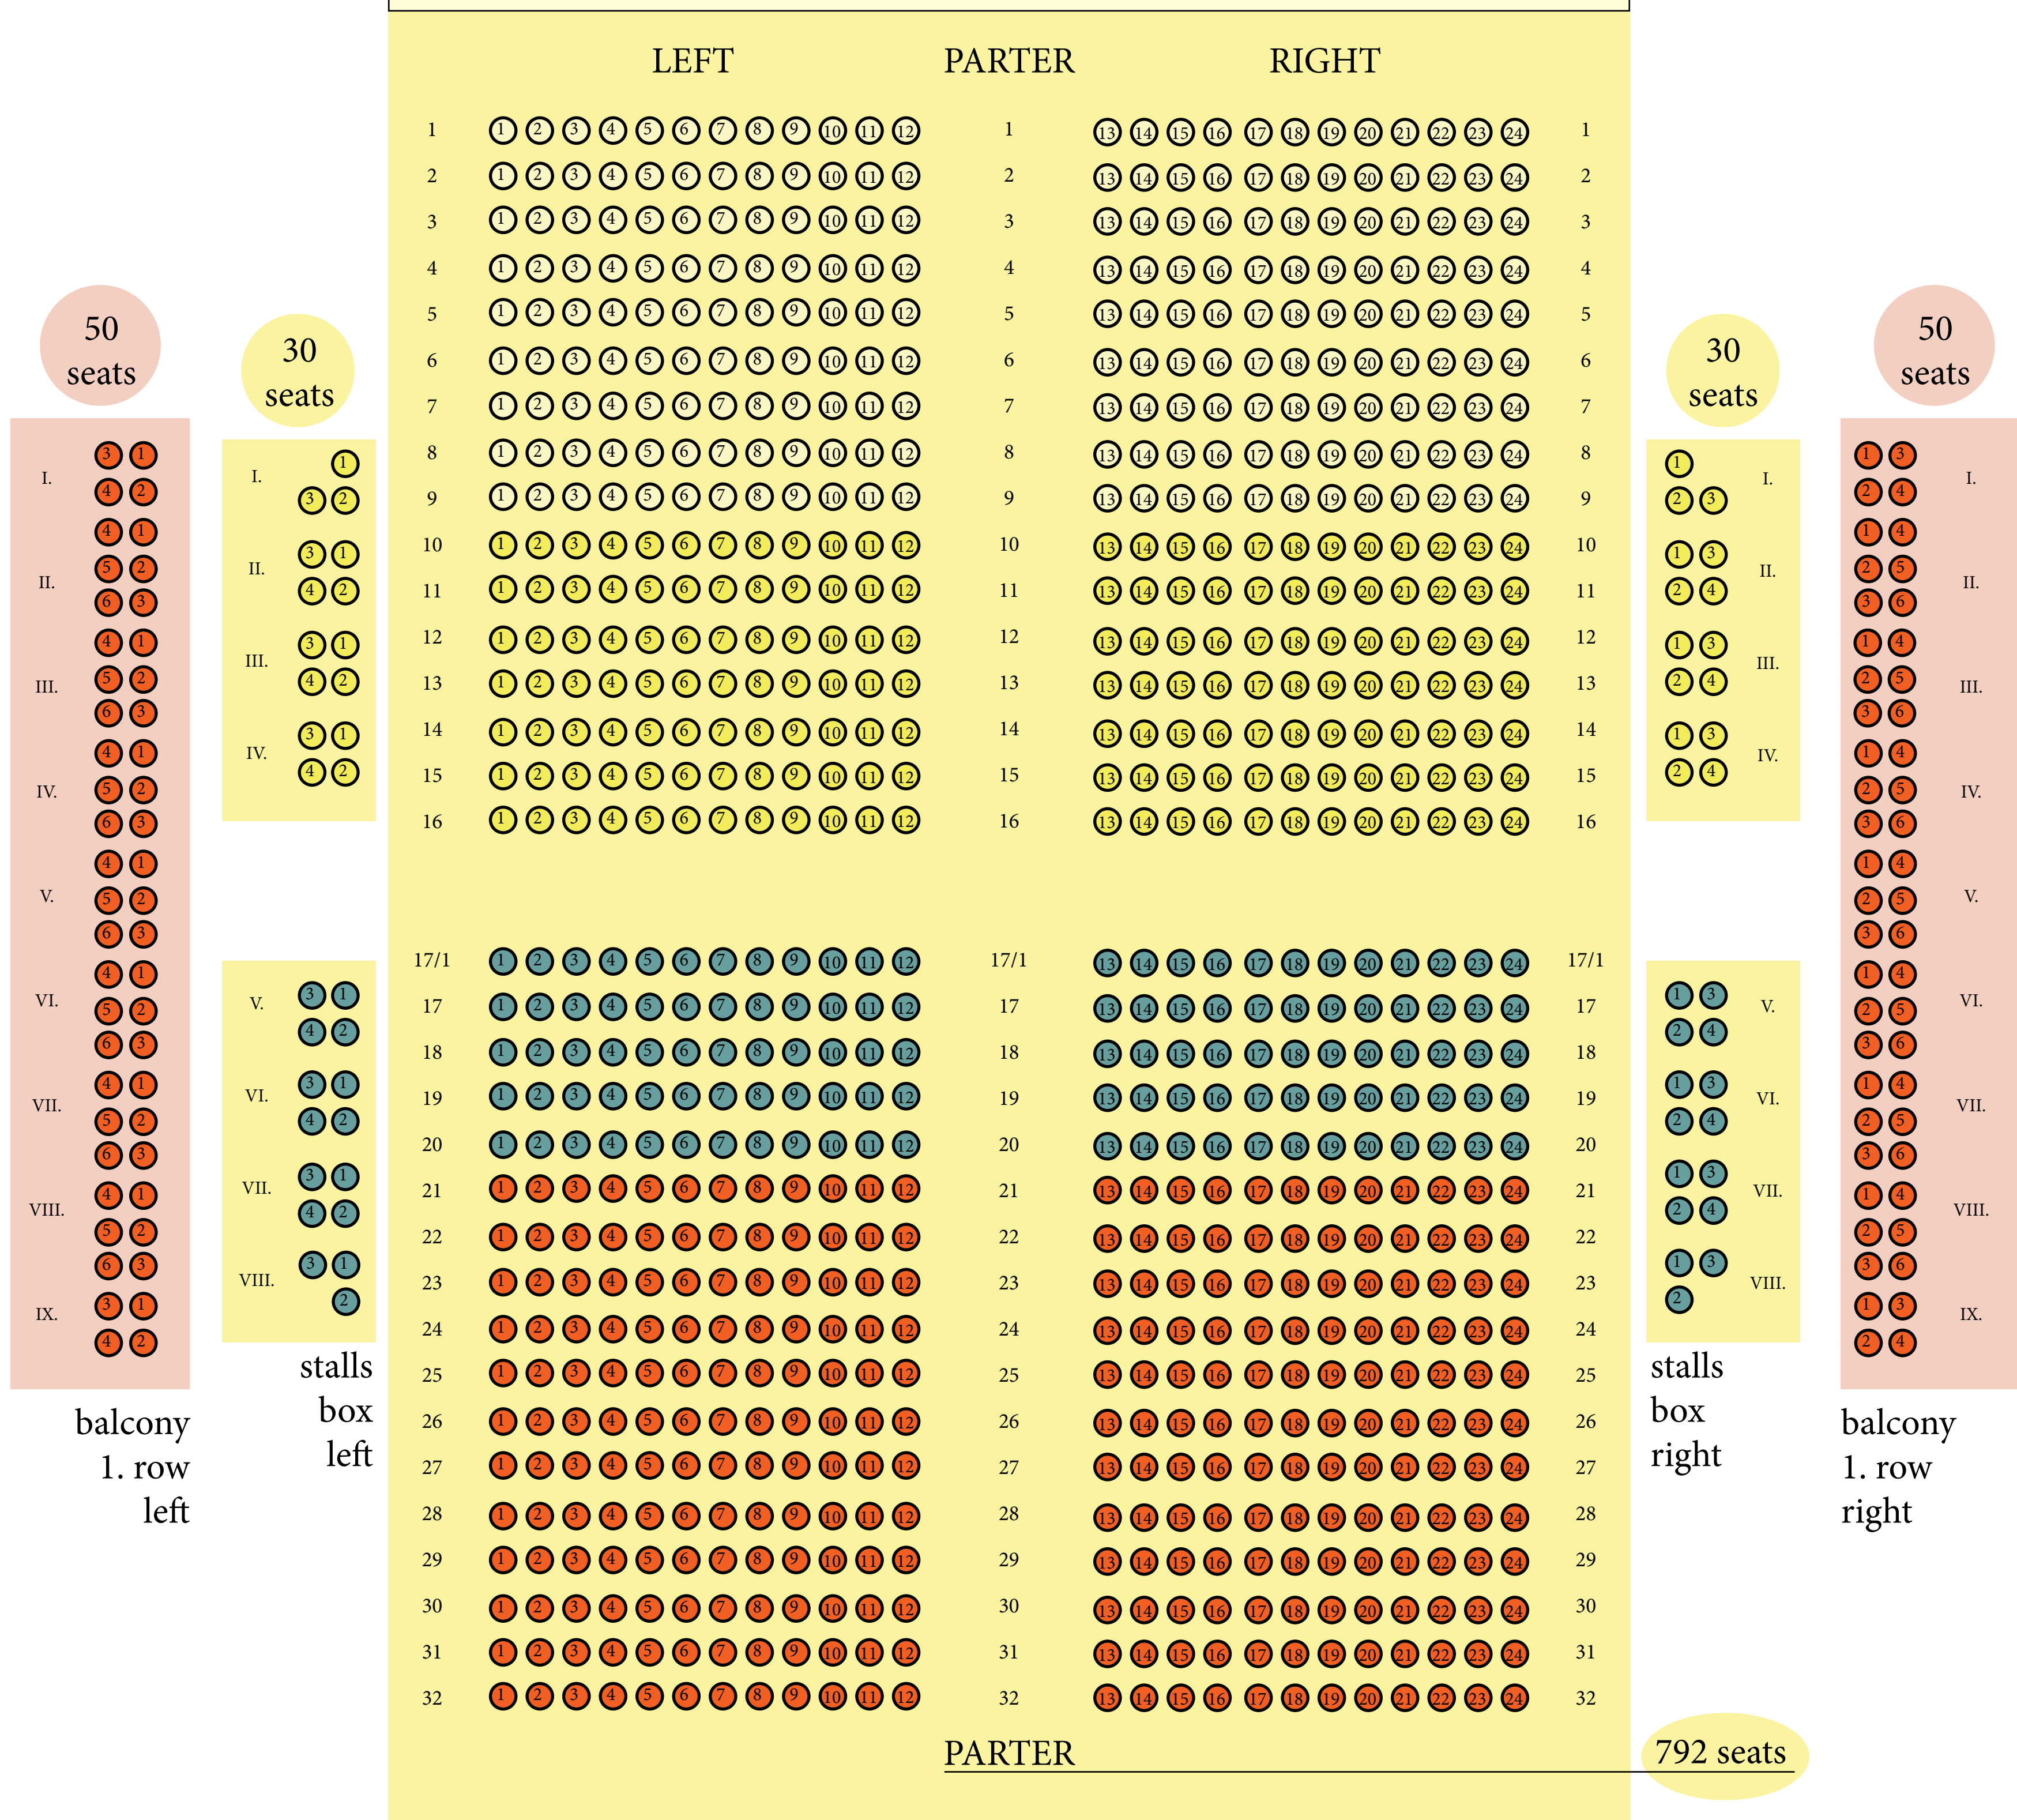

French Touch Stage

MAIN BALCONY

171 seats

GALLERY

40 standing