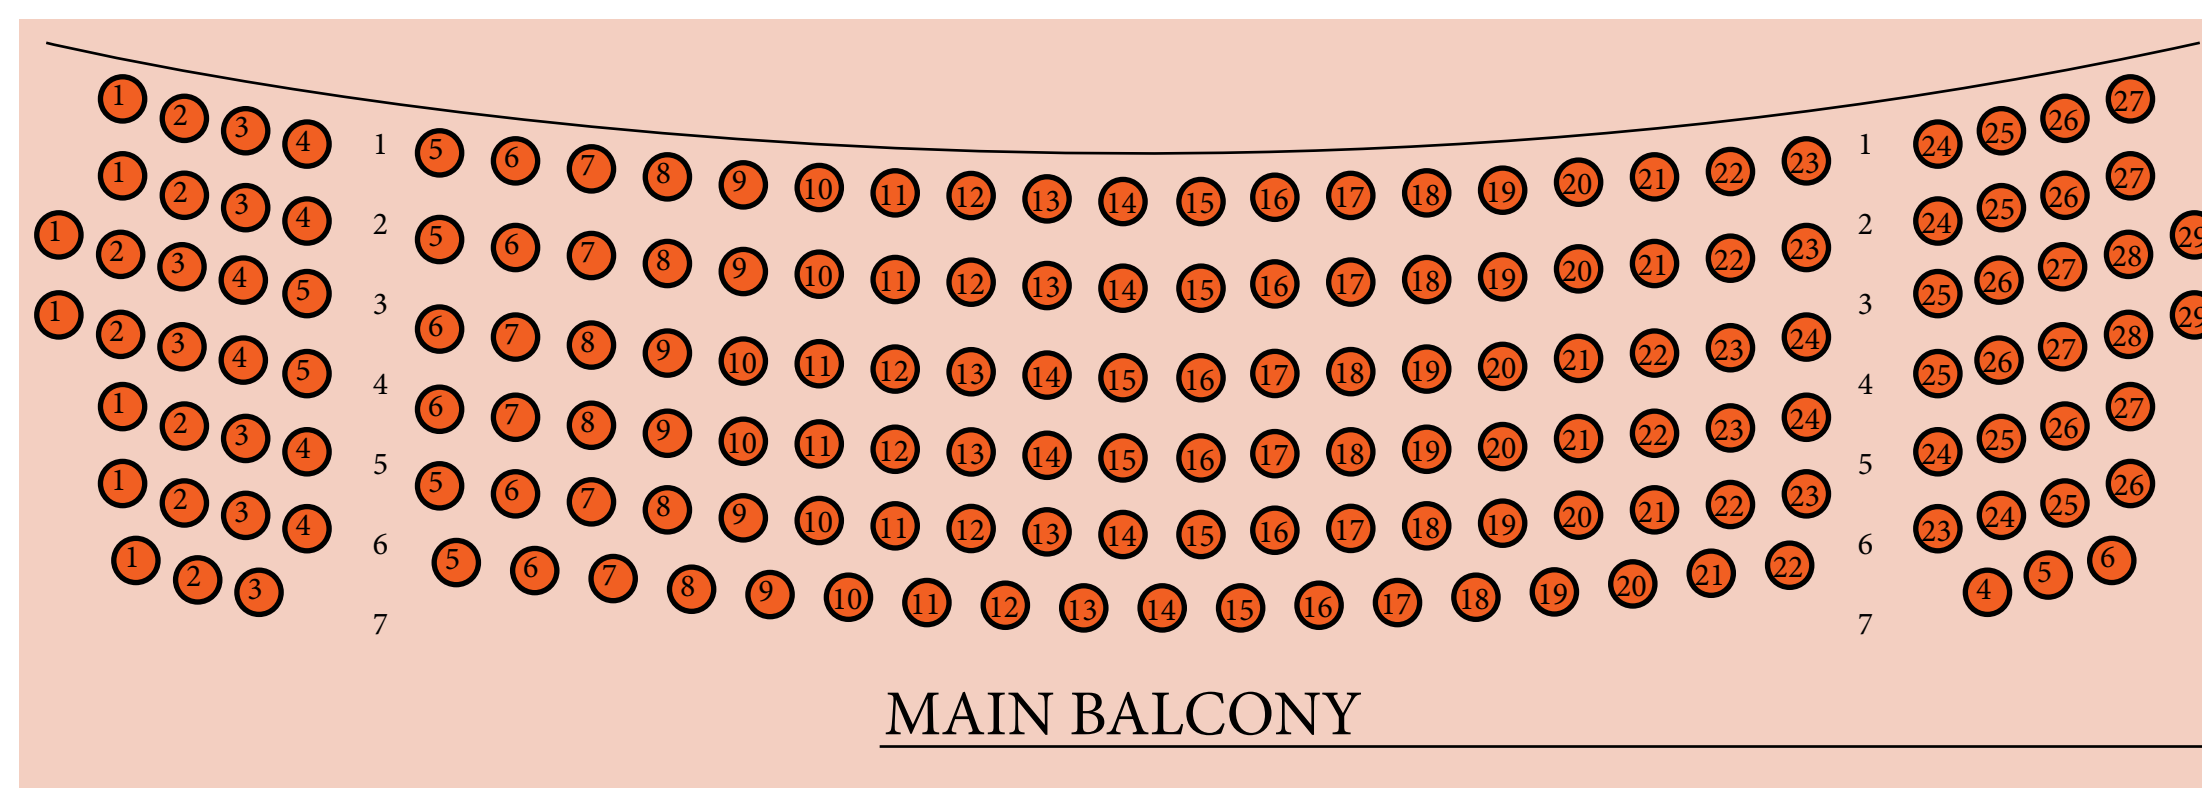

French Touch Stage

MAIN BALCONY

171 seats

GALLERY

40 standing